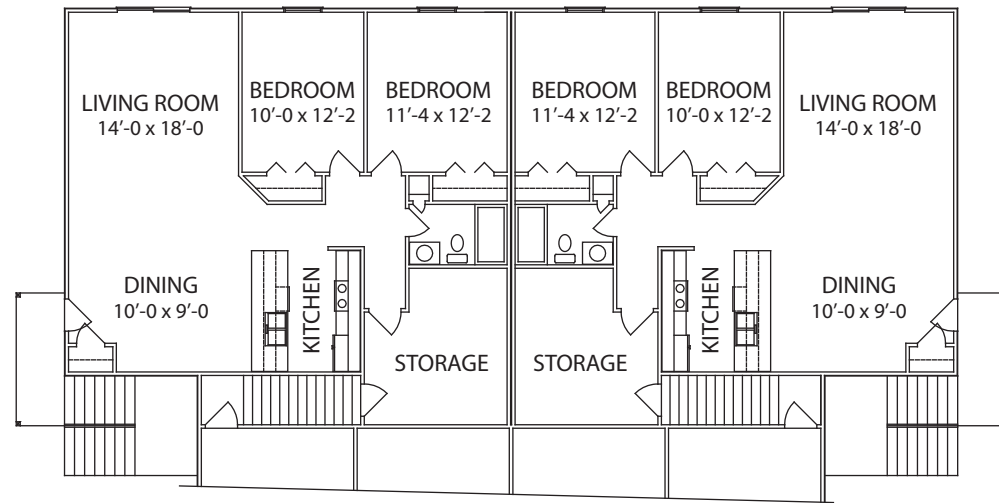

MAIN FLOOR

UPPER FLOOR

PINE MEADOW APARTMENTS

Loves Park, Illinois

Pine Meadow Apartments

- ☒ Two Bedrooms, one bathroom. 1200 sq. feet
- ☒ High efficiency gas heat and central air
- ☒ Attached garage with opener
- ☒ 2x6 exterior walls with extra insulation
- ☒ Electric range, dishwasher, and refrigerator
- ☒ Washer and dryer in each apartment
- ☒ Vaulted ceilings in upper units
- ☒ Mini-blinds provided on all windows
- ☒ Private entrance, no common area
- ☒ Best available soundproofing between units
- ☒ Exterior security lighting on all night
- ☒ Water, sewer, and trash pickup included
- ☒ Blacktop driveway with extra parking
- ☒ Light-colored berber carpet
- ☒ Convenient location, close to I-90
- ☒ Sorry, but no pets are allowed